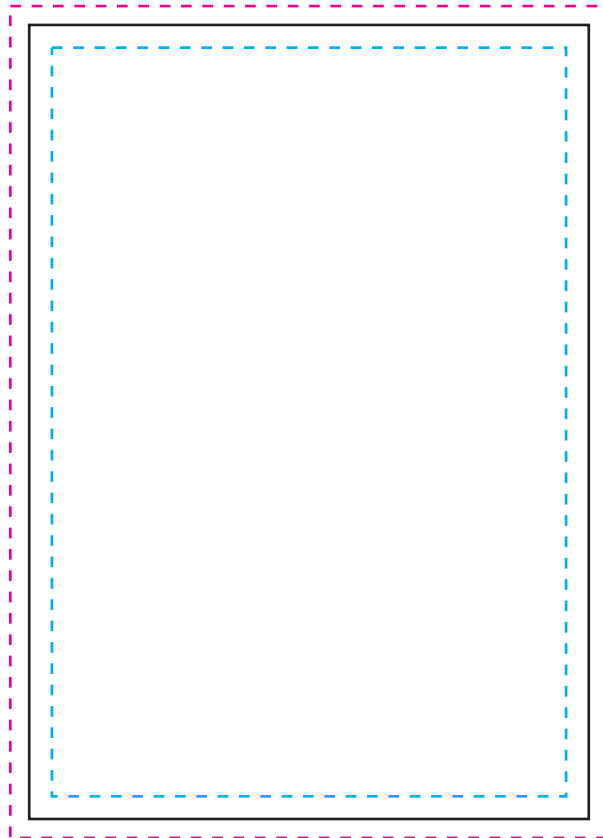

100% of Actual Size
Offset Print

Note Pad : A7 (74mm x 105mm)

Blue Line = The SIGNIFICANT PRINT AREA
(Keep all critical images & text within this box)
Black Line = Maximum print area
Pink Line = Bleed off to here